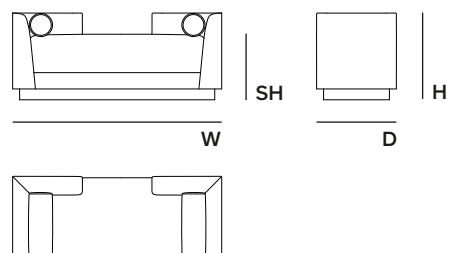

• **REQUIRED FABRIC** | TECIDO NECESSÁRIO | TELA NECESARIA

Fabric:

For 1 unit: 00 mts | 00" (same fabric)

Leather:

For 1 unit: 00 mts | 00" (same fabric)