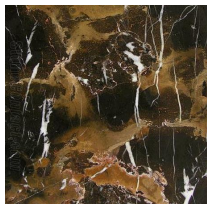

Ascott

SMALL TABLES

The elegant Black and Gold marble top is the main feature of the Ascott coffee table with bronzed brass legs. Available in different sizes, it can be used as a single element or for creating unusual compositions.

Side tables with structure in metal. Bronzed finishing. Rope decoration. Top in Black and Gold marble and Arabic Red onyx.

SMALL TABLES

Structure in metal. Bronzed finishing. Rope decoration. Top in Black and Gold marble and Arabic Red onyx.

ASC.231.A

Side table

Standard features

dia 60 H 38 cm
dia 23.62 H 14.96 in

ASC.231.B

Side table

Standard features

dia 60 H 63 cm
dia 23.62 H 24.8 in

SMALL TABLES

TOP

Black and Gold
marble

Arabic red onyx