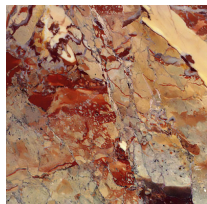

Ascott

SMALL TABLES

The elegant Black and Gold marble top is the main feature of the Ascott coffee table with bronzed brass legs. Available in different sizes, it can be used as a single element or for creating unusual compositions.

Side tables with structure in metal. Bronzed finishing. Rope decoration. Top in Black and Gold marble and Arabic Red onyx.

SMALL TABLES

Structure in metal. Bronzed finishing. Rope decoration. Top in Black and Gold marble and Arabic Red onyx.

ASC.231.A

Side table

Standard features

dia 60 H 38 cm
dia 23.62 H 14.96 in

ASC.231.B

Side table

Standard features

dia 60 H 63 cm
dia 23.62 H 24.8 in

SMALL TABLES

TOP

Black and Gold
marble

Arabic red onyx