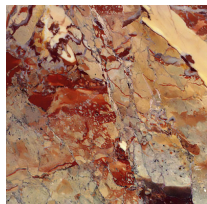

Ascott

SMALL TABLES

The elegant Black and Gold marble top is the main feature of the Ascott coffee table with bronzed brass legs. Available in different sizes, it can be used as a single element or for creating unusual compositions.

Central tables with structure in metal. Bronzed finishing. Rope decoration. Top in Black and Gold marble and Arabic Red onyx.

SMALL TABLES

Structure in metal. Bronzed finishing. Rope decoration. Top in Black and Gold marble and Arabic Red onyx.

dia 140 H 30 cm

dia 55.12 H 11.81 in

SMALL TABLES

TOP

Black and Gold
marble

Arabic red onyx