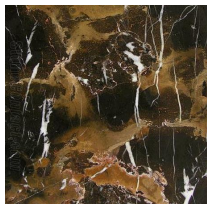

Ascott

SMALL TABLES

The elegant Black and Gold marble top is the main feature of the Ascott coffee table with bronzed brass legs. Available in different sizes, it can be used as a single element or for creating unusual compositions.

Central tables with structure in metal. Bronzed finishing. Rope decoration. Top in Black and Gold marble and Arabic Red onyx.

SMALL TABLES

Structure in metal. Bronzed finishing. Rope decoration. Top in Black and Gold marble and Arabic Red onyx.

ASC.232.A

Central table

Standard features

dia 90 H 38 cm

dia 35.43 H 14.96 in

ASC.232.B

Central table

Standard features

dia 140 H 30 cm

dia 55.12 H 11.81 in

SMALL TABLES

TOP

Black and Gold
marble

Arabic red onyx