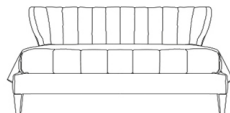

Dunlop

BEDS

Structure in beech wood and foam. Upholstery in leather cat. B | L.08.01 and leather cat. B | L.08.04.
Legs in bronzed brass finishing.

BEDS

Structure in beech wood and foam. Upholstery in fabric from GF Home Interiors collection. Legs in bronzed brass finishing.

DLP.312.A

Bed

Standard features

L 224 D 242 H 114 cm
L 88.19 D 95.28 H 44.88 in

DLP.312.B

Bed

Standard features

L 244 D 242 H 114 cm
L 96.06 D 95.28 H 44.88 in