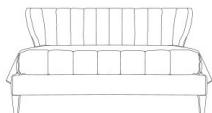

Dunlop

BEDS

Structure in beech wood and foam. Upholstery in leather cat. B | L.08.01 and leather cat. B | L.08.04.
Legs in bronzed brass finishing.

BEDS

Structure in beech wood and foam. Upholstery in fabric from GF Home Interiors collection. Legs in bronzed brass finishing.

DLP.312.A

Bed

Standard features

L 224 D 242 H 114 cm
L 88.19 D 95.28 H 44.88 in

DLP.312.B

Bed

Standard features

L 244 D 242 H 114 cm
L 96.06 D 95.28 H 44.88 in