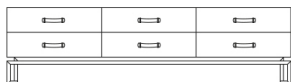

Structure in beech wood and metal. Upholstery in leather from the GF Home collection. Inside covered in microfibre. Base in metal with bronzed finishing.

TRA.242.A

TV holder

Standard features

L 230 D 40 H 60 cm