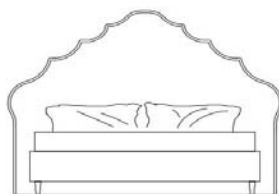

Marriott

BEDS

An original mix of styles for the Marriot bed, in which the impressive headboard with an irregular shape covered in blue velvet creates a decorative play that lends an artistic touch to the whole setting. The decorative studs that run along the perimeter of the headboard and the Louis XV style feet complete the mix, lending an irresistible vintage charm.

Structure in multi-layer poplar, beech wood and foam. Upholstery in leather cat. A | L.14.13. Legs in black lacquered finishing. Ornamental metal nailheads.

BEDS

Structure in multi-layer poplar, beech wood and foam.
Upholstery in leather from the GF Home collection. Legs in black lacquered finishing. Ornamental metal nailheads.

MAR.312.A

Bed

Standard features

L 222 D 212 H 172 cm
L 87.4 D 83.46 H 67.72 in

MAR.312.B

Bed

Standard features

L 242 D 212 H 172 cm
L 95.28 D 83.46 H 67.72 in