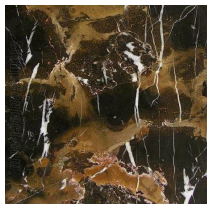

Miller

SMALL TABLES

Central table with structure in metal with bronzed finishing. Top in Black and Gold marble.

SMALL TABLES

Structure in metal with bronzed finishing. Top in Black and Gold marble.

MLR.232.A

Central table

Standard features

L 140 D 140 H 45 cm

L 55.12 D 55.12 H 17.72 in

SMALL TABLES

TOP

Black and Gold
marble