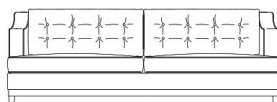

CLA.211.A

2-seater sofa

Standard features

L 187 D 95 H 85 cm

L 73.62 D 37.4 H 33.46 in

Seat Height

47 cm

18.5 in

Sitting Depth

69 cm

27.17 in

Armrest Height

70 cm

27.56 in

CLA.211.B

3-seater sofa

Standard features

L 249 D 95 H 85 cm

L 98.03 D 37.4 H 33.46 in

Seat Height

47 cm

18.5 in

Sitting Depth

69 cm