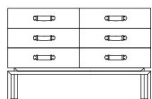

Trafalgar

CHEST OF DRAWERS

Brass base in bronze finishing. Upper structure with 6 drawers in multi-layer poplar covered in leather L.03.02 cat. B. Leather handles.

CHEST OF DRAWERS

Brass base in bronze or chrome finishing. Upper structure with 6 drawers in multi-layer poplar covered in fabric or leather from the GF Home collection. Leather handles.

TRA.325.A

Chest of drawers

Standard features

L 130 D 50 H 85 cm

L 51.18 D 19.69 H 33.46 in

CHEST OF DRAWERS

UPHOLSTERY

Fabrics