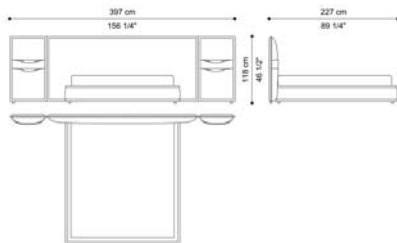

Upholstery in fabric or leather from the collection.

Removable lining.

F.PIM.312.A

Bed for mattress 180x200

Standard features

L 397 D 227 H 118 cm
L 156.3 D 89.37 H 46.46 in

F.PIM.312.B

Bed for mattress 200x200

Standard features

L 397 D 227 H 118 cm
L 156.3 D 89.37 H 46.46 in

F.PIM.312.C

Bed for mattress 180x200

Standard features

L 267 D 227 H 118 cm
L 105.12 D 89.37 H 46.46 in

F.PIM.312.D

Bed for mattress 200x200

Standard features

L 267 D 227 H 118 cm
L 105.12 D 89.37 H 46.46 in

BEDS

UPHOLSTERY

Fabrics

Cat. A

Cat. B

Cat. C