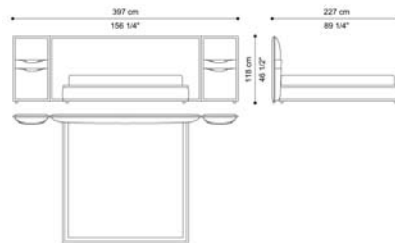

Upholstery in fabric or leather from the collection.

Removable lining.

F.PIM.312.A

Bed for mattress 180x200

Standard features

L 397 D 227 H 118 cm
L 156.3 D 89.37 H 46.46 in

F.PIM.312.B

Bed for mattress 200x200

Standard features

L 397 D 227 H 118 cm
L 156.3 D 89.37 H 46.46 in

F.PIM.312.C

Bed for mattress 180x200

Standard features

L 267 D 227 H 118 cm
L 105.12 D 89.37 H 46.46 in

F.PIM.312.D

Bed for mattress 200x200

Standard features

L 267 D 227 H 118 cm
L 105.12 D 89.37 H 46.46 in

BEDS

UPHOLSTERY

Fabrics

Cat. A

Cat. B

Cat. C