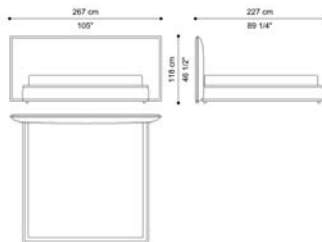

Upholstery in fabric or leather from the collection.

Removable lining.

F.PIM.312.A

Bed for mattress 180x200

Standard features

L 397 D 227 H 118 cm
L 156.3 D 89.37 H 46.46 in

F.PIM.312.B

Bed for mattress 200x200

Standard features

L 397 D 227 H 118 cm
L 156.3 D 89.37 H 46.46 in

F.PIM.312.C

Bed for mattress 180x200

Standard features

L 267 D 227 H 118 cm
L 105.12 D 89.37 H 46.46 in

F.PIM.312.D

Bed for mattress 200x200

Standard features

L 267 D 227 H 118 cm
L 105.12 D 89.37 H 46.46 in

BEDS

UPHOLSTERY

Fabrics

Cat. A

Cat. B

Cat. C