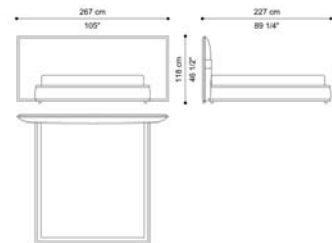

Upholstery in fabric or leather from the collection.

Removable lining.

F.PIM.312.A

Bed for mattress 180x200

Standard features

L 397 D 227 H 118 cm
L 156.3 D 89.37 H 46.46 in

F.PIM.312.B

Bed for mattress 200x200

Standard features

L 397 D 227 H 118 cm
L 156.3 D 89.37 H 46.46 in

F.PIM.312.C

Bed for mattress 180x200

Standard features

L 267 D 227 H 118 cm
L 105.12 D 89.37 H 46.46 in

F.PIM.312.D

Bed for mattress 200x200

Standard features

L 267 D 227 H 118 cm
L 105.12 D 89.37 H 46.46 in

BEDS

UPHOLSTERY

Fabrics

Cat. A

Cat. B

Cat. C