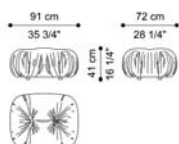

Seat in beech wood and variable thickness high density expansive polyurethane foam, with memory foam surface layer.

Upholstery in fabric cat. B Bouclé 23.21 Snow.

BENCHES, FOOT-REST, POUF

Seat in beech wood and variable thickness high density expansive polyurethane foam, with memory foam surface layer.

Upholstery in fabric or leather from the collection.

F.BRM.561.A

Pouf

Standard features

L 91 D 72 H 41 cm

L 35.83 D 28.35 H 16.14 in

BENCHES, FOOT-REST, POUF

UPHOLSTERY