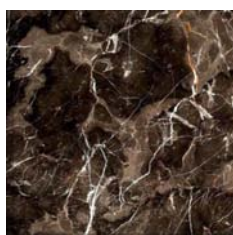

Console with structure in metal with Black (matt) finishing.

Top in Sahara Noir marble.

### TOP

Tay Veneered Dyed Smokey Grey

Canaletto Walnut Veneered

Bianco Carrara marble

Damasco marble

Black Marquinia marble

Black and Gold marble

Emperador Dark marble

Sahara Noir marble

Travertino marble

Cloudy grey onyx