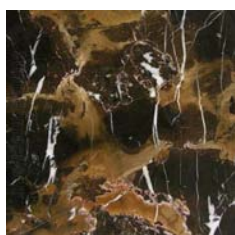

Console with structure in metal with Black (matt) finishing.

Top in Sahara Noir marble.

### TOP

Tay Veneered Dyed Smokey Grey

Canaletto Walnut Veneered

Bianco Carrara marble

Damasco marble

Black Marquinia marble

Black and Gold marble

Emperador Dark marble

Sahara Noir marble

Travertino marble

Cloudy grey onyx