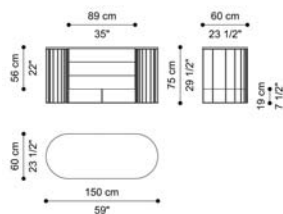

Base in metal with Black (matt) finishing.

Internal lining in microfibre.

F.DOP.322.A

Drawer unit

Standard features

L 150 D 60 H 75 cm

L 59.06 D 23.62 H 29.53 in

STRUCTURE