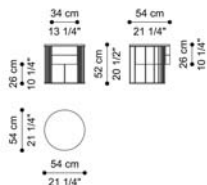

Base in metal with Black (matt) finishing.

Internal lining in microfibre.

F.DOP.331.A

Night table

Standard features

L 54 D 54 H 52 cm

L 21.26 D 21.26 H 20.47 in

STRUCTURE