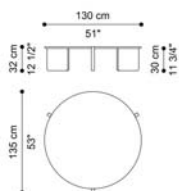

Low table in Travertino marble.

LOW TABLES

Low table in Travertino marble.

F.GRN.232.A

Central table

Standard features

dia 130 H 32 cm
dia 51.18 H 12.6 in

F.GRN.231.A

Side table

Standard features

dia 58 H 50 cm
dia 22.83 H 21.65 in

LOW TABLES

STRUCTURE

Travertino marble