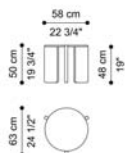

Low table in Travertino marble.

LOW TABLES

Low table in Travertino marble.

F.GRN.232.A

Central table

Standard features

dia 130 H 32 cm
dia 51.18 H 12.6 in

F.GRN.231.A

Side table

Standard features

dia 58 H 50 cm
dia 22.83 H 21.65 in

LOW TABLES

STRUCTURE

Travertino marble