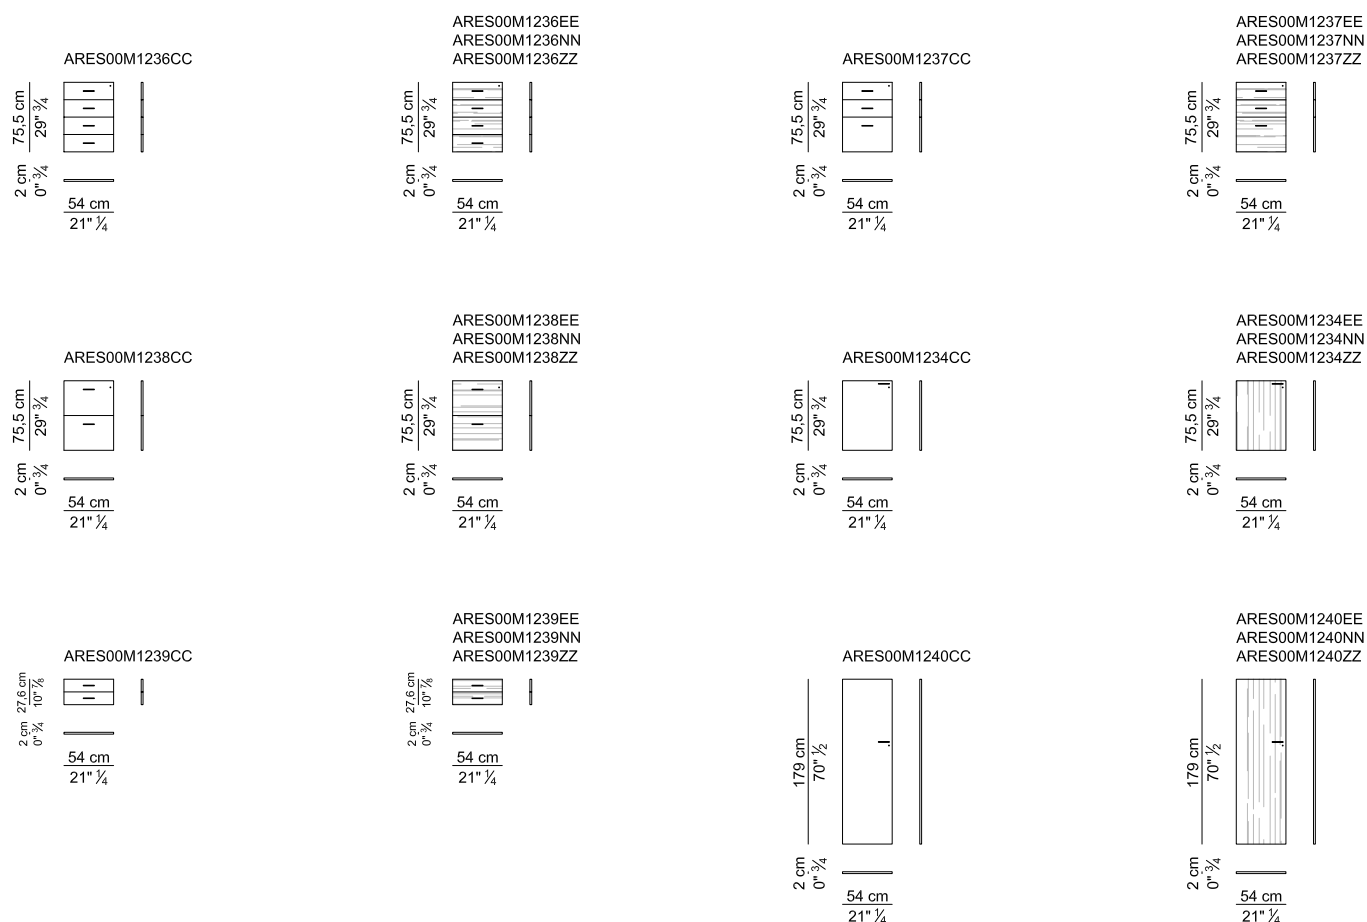

ANTE PER MOBILI ALLUNGO – DOORS FOR SIDEBORD CABINETS

MOBILI BASSI – LOW CABINETS

MOBILI ALTI – HIGH CABINETS

CASSETTI E ANTE PER MOBILI ALTI E BASSI – DRAWERS AND DOORS FOR HIGH AND LOW CABINETS

TAVOLINI – LOW TABLES