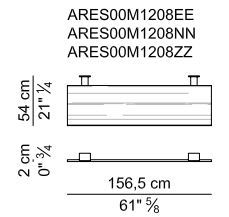

PANNELLI DI CORTESIA – MODESTY PANELS