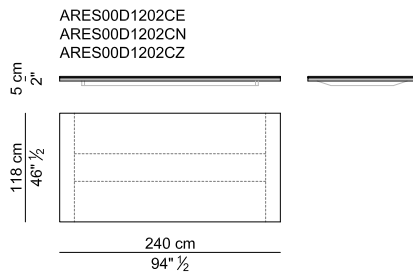

PIANI SCRIVANIE – TOP OF DESKS