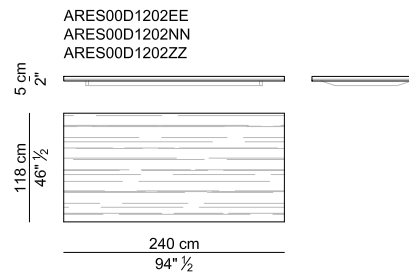

PIANI SCRIVANIE – TOP OF DESKS