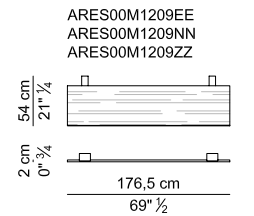

PANNELLI DI CORTESIA – MODESTY PANELS