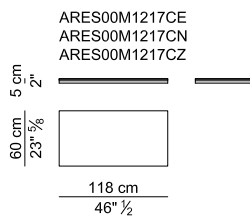

PIANI ALLUNGO – EXTENSION TOPS