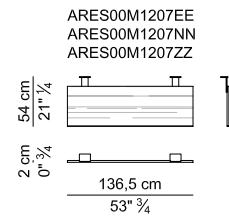

PANNELLI DI CORTESIA – MODESTY PANELS