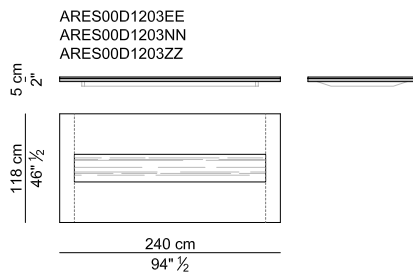

PIANI SCRIVANIE – TOP OF DESKS