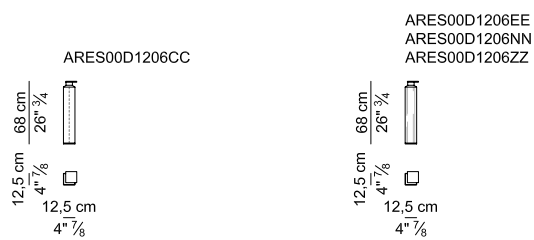

GAMBE PER PIANI SCRIVANIE E ALLUNGO – LEGS FOR TOP OF DESKS AND EXTENSION