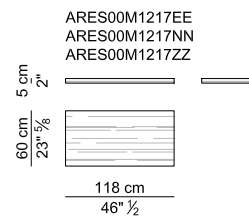

PIANI ALLUNGO – EXTENSION TOPS