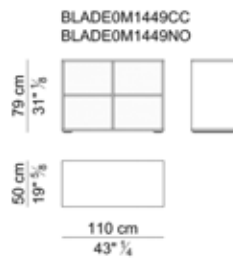

CASSETTIERE SU RUOTE - PEDESTALS ON CASTERS

CASSETTI PER CASSETTIERA SU RUOTE - DRAWERS FOR PEDESTAL ON CASTERS

SCHERMI DIVISORI - FRONT SCREENS

MOBILI BASSI- LOW CABINETS

MOBILI ALTI - HIGH CABINETS

MOBILI ALTI – HIGH CABINETS

PANNELLI LATERALI- SIDE PANELS

CASSETTI E ANTE PER MOBILE ALTO E BASSO – DRAWERS AND DOORS FOR HIGH AND LOW CABINET