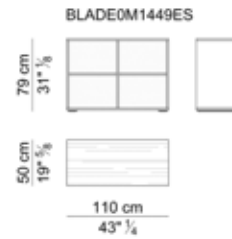

CASSETTIERE SU RUOTE - PEDESTALS ON CASTERS

CASSETTI PER CASSETTIERA SU RUOTE - DRAWERS FOR PEDESTAL ON CASTERS

SCHERMI DIVISORI - FRONT SCREENS

MOBILI BASSI- LOW CABINETS

MOBILI ALTI - HIGH CABINETS

MOBILI ALTI – HIGH CABINETS

PANNELLI LATERALI- SIDE PANELS

CASSETTI E ANTE PER MOBILE ALTO E BASSO – DRAWERS AND DOORS FOR HIGH AND LOW CABINET