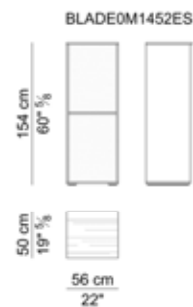

CASSETTIERE SU RUOTE - PEDESTALS ON CASTERS

CASSETTI PER CASSETTIERA SU RUOTE - DRAWERS FOR PEDESTAL ON CASTERS

SCHERMI DIVISORI - FRONT SCREENS

MOBILI BASSI- LOW CABINETS

MOBILI ALTI - HIGH CABINETS

MOBILI ALTI – HIGH CABINETS

PANNELLI LATERALI- SIDE PANELS

CASSETTI E ANTE PER MOBILE ALTO E BASSO – DRAWERS AND DOORS FOR HIGH AND LOW CABINET