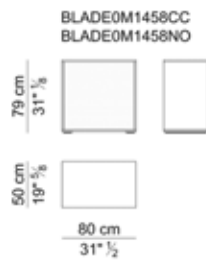

CASSETTIERE SU RUOTE - PEDESTALS ON CASTERS

CASSETTI PER CASSETTIERA SU RUOTE - DRAWERS FOR PEDESTAL ON CASTERS

SCHERMI DIVISORI - FRONT SCREENS

MOBILI BASSI- LOW CABINETS

MOBILI ALTI - HIGH CABINETS

MOBILI ALTI – HIGH CABINETS

PANNELLI LATERALI- SIDE PANELS

CASSETTI E ANTE PER MOBILE ALTO E BASSO – DRAWERS AND DOORS FOR HIGH AND LOW CABINET