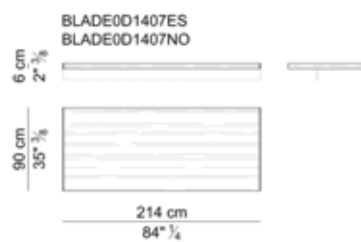

PIANI SCRIVANIE – TOPS OF DESKS