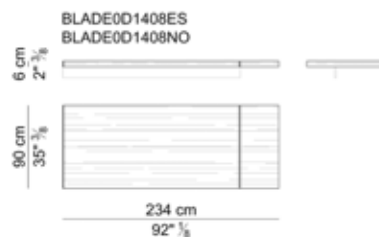

PIANI SCRIVANIE – TOPS OF DESKS