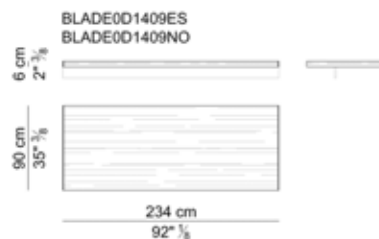

PIANI SCRIVANIE – TOPS OF DESKS