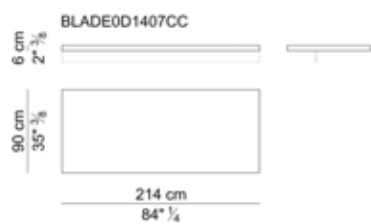

PIANI SCRIVANIE – TOPS OF DESKS