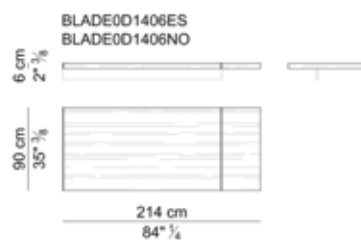

PIANI SCRIVANIE – TOPS OF DESKS