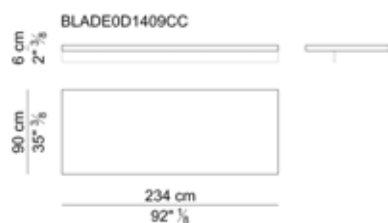

PIANI SCRIVANIE – TOPS OF DESKS