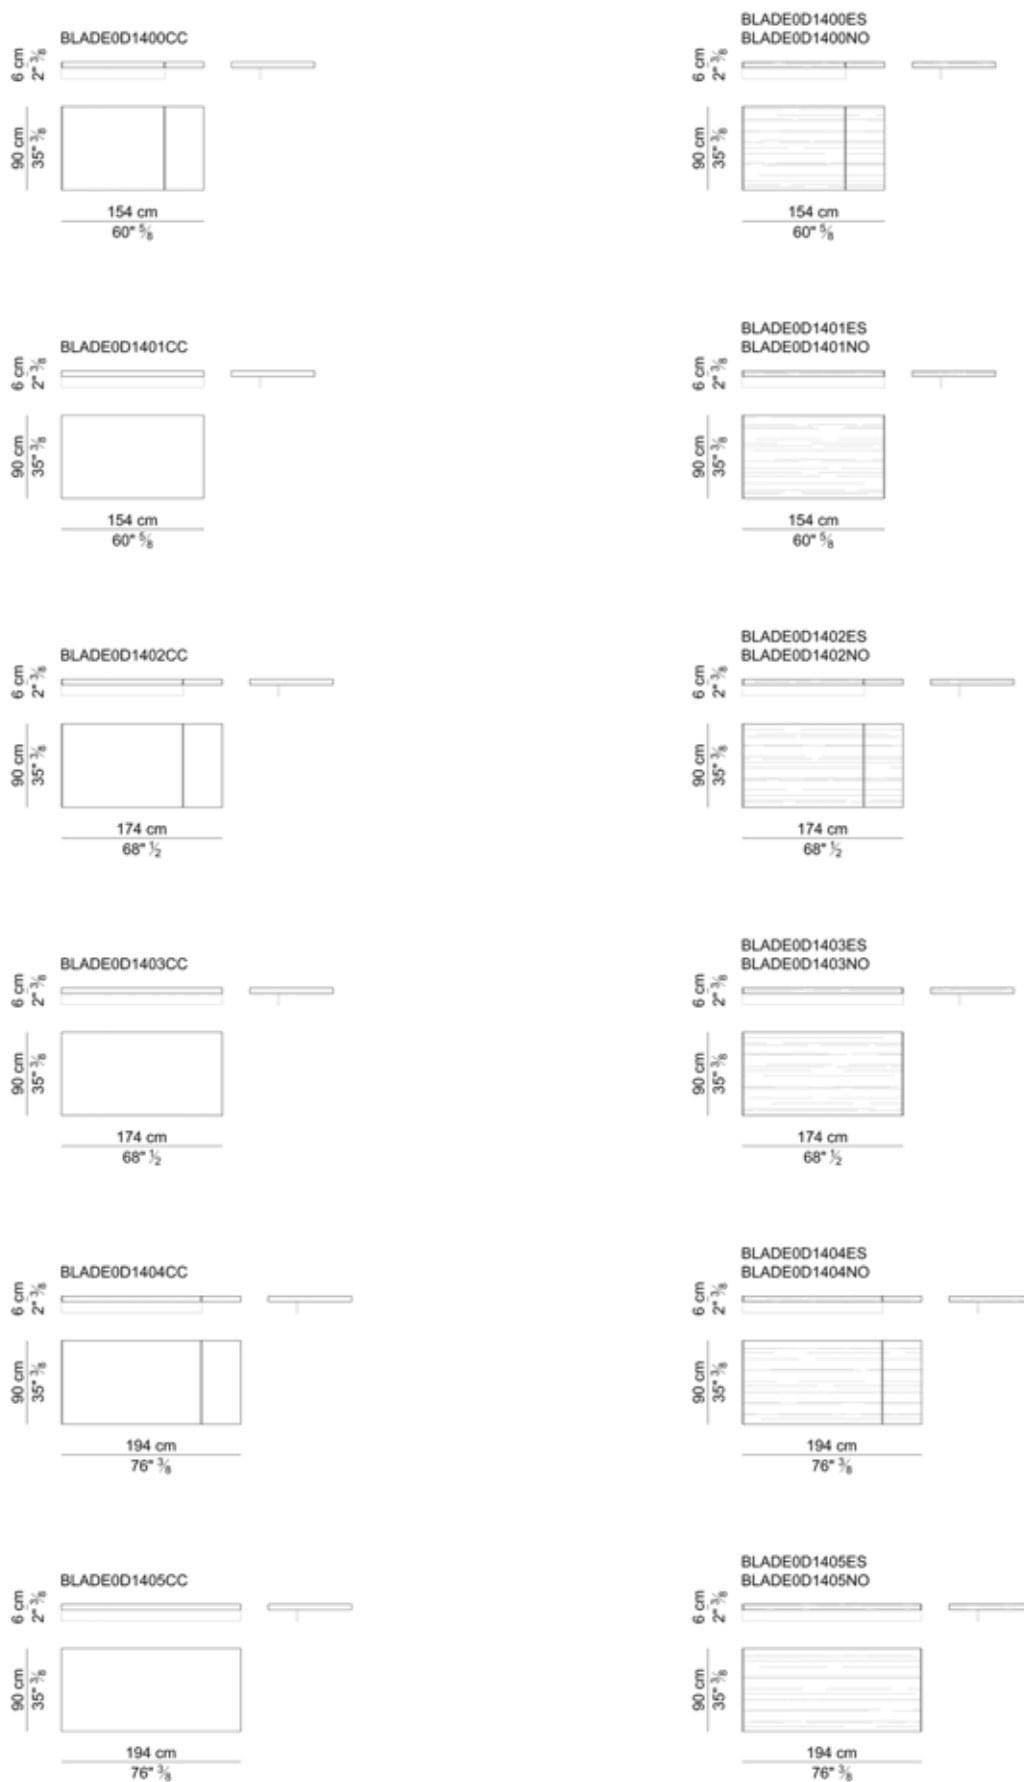

PIANI SCRIVANIE – TOPS OF DESKS