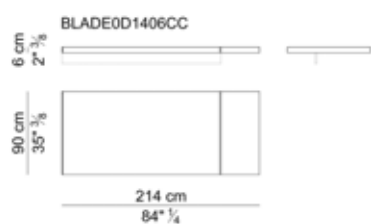

PIANI SCRIVANIE – TOPS OF DESKS