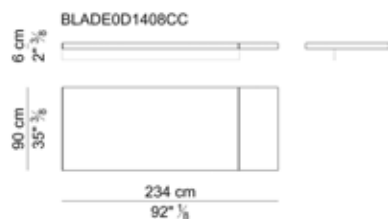

PIANI SCRIVANIE – TOPS OF DESKS