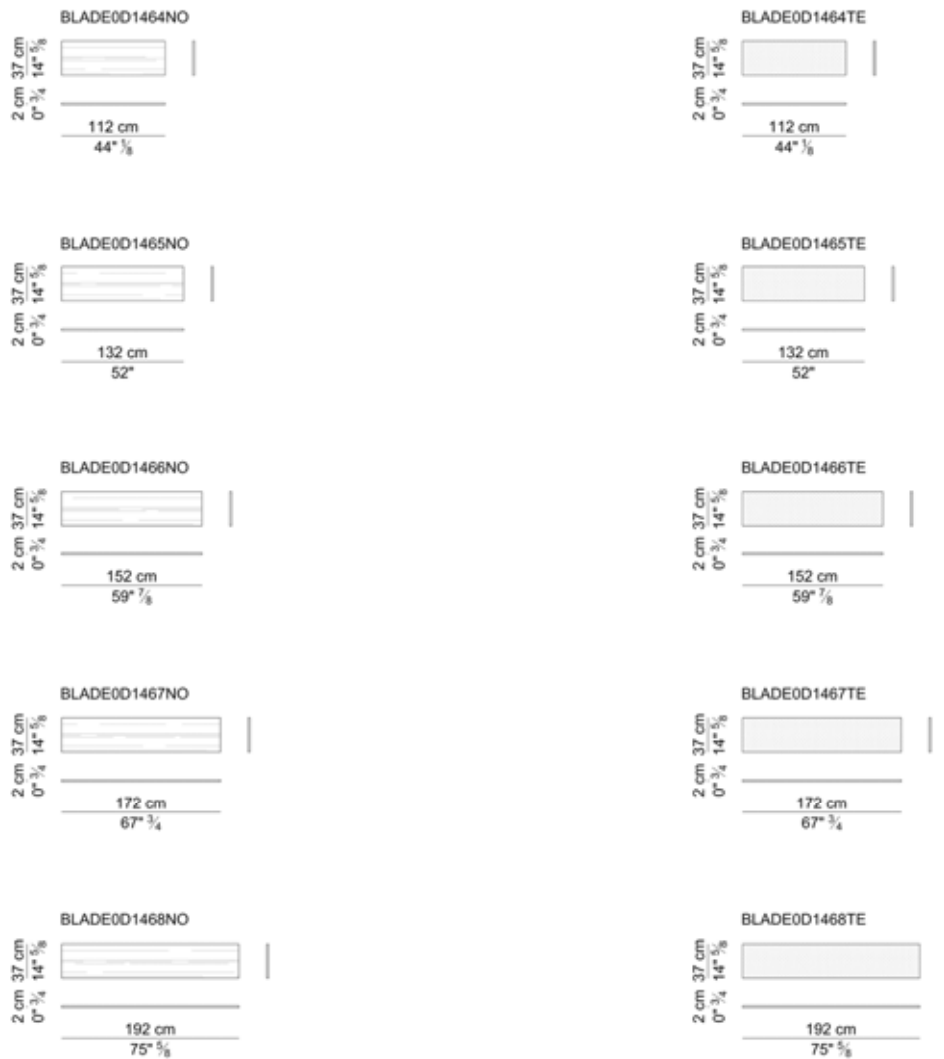

SCHERMI DIVISORI - FRONT SCREENS