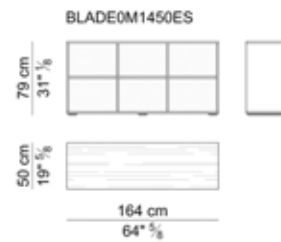

CASSETTIERE SU RUOTE - PEDESTALS ON CASTERS

CASSETTI PER CASSETTIERA SU RUOTE - DRAWERS FOR PEDESTAL ON CASTERS

SCHERMI DIVISORI - FRONT SCREENS

MOBILI BASSI- LOW CABINETS

MOBILI ALTI - HIGH CABINETS

MOBILI ALTI – HIGH CABINETS

PANNELLI LATERALI- SIDE PANELS

CASSETTI E ANTE PER MOBILE ALTO E BASSO – DRAWERS AND DOORS FOR HIGH AND LOW CABINET