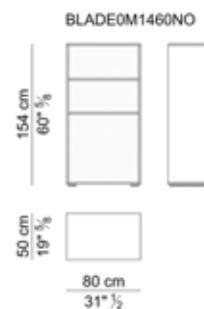

CASSETTIERE SU RUOTE - PEDESTALS ON CASTERS

CASSETTI PER CASSETTIERA SU RUOTE - DRAWERS FOR PEDESTAL ON CASTERS

SCHERMI DIVISORI - FRONT SCREENS

MOBILI BASSI- LOW CABINETS

MOBILI ALTI - HIGH CABINETS

MOBILI ALTI – HIGH CABINETS

PANNELLI LATERALI- SIDE PANELS

CASSETTI E ANTE PER MOBILE ALTO E BASSO – DRAWERS AND DOORS FOR HIGH AND LOW CABINET