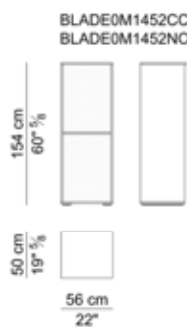

CASSETTIERE SU RUOTE - PEDESTALS ON CASTERS

CASSETTI PER CASSETTIERA SU RUOTE - DRAWERS FOR PEDESTAL ON CASTERS

SCHERMI DIVISORI - FRONT SCREENS

MOBILI BASSI- LOW CABINETS

MOBILI ALTI - HIGH CABINETS

MOBILI ALTI – HIGH CABINETS

PANNELLI LATERALI- SIDE PANELS

CASSETTI E ANTE PER MOBILE ALTO E BASSO – DRAWERS AND DOORS FOR HIGH AND LOW CABINET