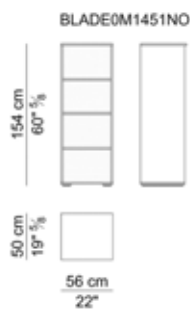

CASSETTIERE SU RUOTE - PEDESTALS ON CASTERS

CASSETTI PER CASSETTIERA SU RUOTE - DRAWERS FOR PEDESTAL ON CASTERS

SCHERMI DIVISORI - FRONT SCREENS

MOBILI BASSI- LOW CABINETS

MOBILI ALTI - HIGH CABINETS

MOBILI ALTI – HIGH CABINETS

PANNELLI LATERALI- SIDE PANELS

CASSETTI E ANTE PER MOBILE ALTO E BASSO – DRAWERS AND DOORS FOR HIGH AND LOW CABINET