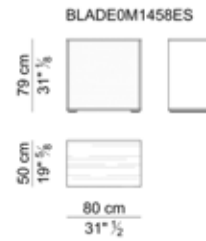

CASSETTIERE SU RUOTE - PEDESTALS ON CASTERS

CASSETTI PER CASSETTIERA SU RUOTE - DRAWERS FOR PEDESTAL ON CASTERS

SCHERMI DIVISORI - FRONT SCREENS

MOBILI BASSI- LOW CABINETS

MOBILI ALTI - HIGH CABINETS

MOBILI ALTI – HIGH CABINETS

PANNELLI LATERALI- SIDE PANELS

CASSETTI E ANTE PER MOBILE ALTO E BASSO – DRAWERS AND DOORS FOR HIGH AND LOW CABINET