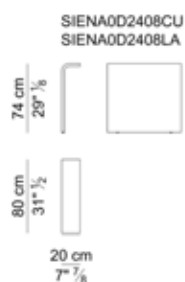

GAMBA PER SCRIVANIE HOME-OFFICE PROFONDE CM. 80 – LEG FOR HOME-OFFICE DESKS 80 CM. DEEP