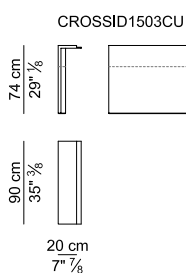

GAMBE PER PIANI SCRIVANIE – LEGS FOR TOP OF DESKS