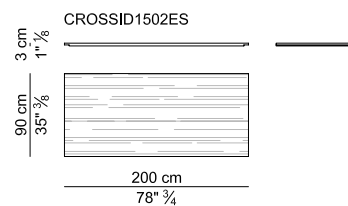

Saddle leather and leather. On this model there are not stitchings. Depending on the category of saddle leather chosen, the size of its different "cuts" can vary significantly.

Standard wood veneers available: Rosewood type, Veined black walnut wood. Other finishes available only on request.

PIANI SCRIVANIE – TOPS OF DESKS