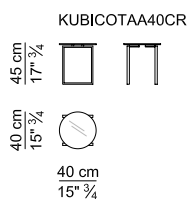

TAVOLINI – LOW TABLES