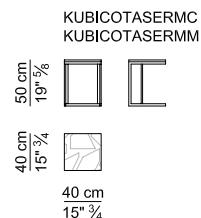

TAVOLINI – LOW TABLES