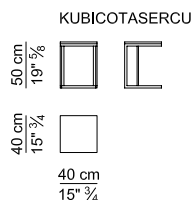

TAVOLINI – LOW TABLES