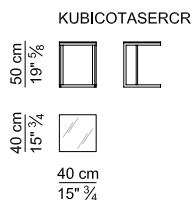

TAVOLINI – LOW TABLES