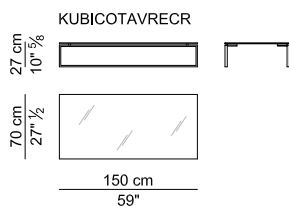

TAVOLINI – LOW TABLES