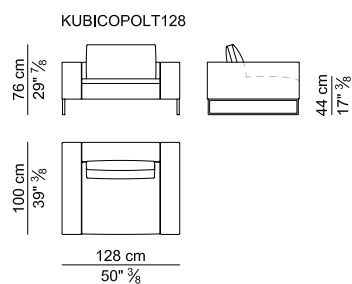

POLTRONE – ARMCHAIRS