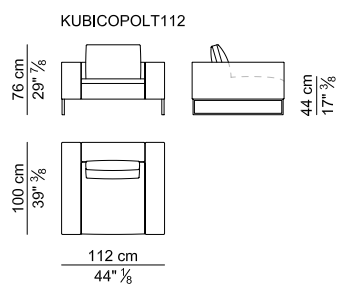

POLTRONE – ARMCHAIRS