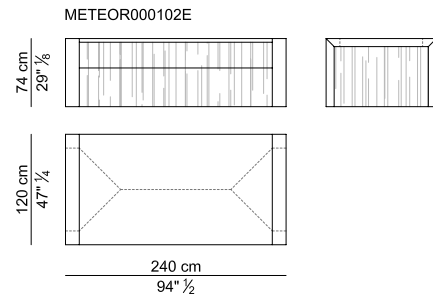

SCRIVANIE RETTANGOLARI PROFONDE CM. 120 E RELATIVO MOBILE LATERALE BASSO – RECTANGULAR DESKS 120 CM. DEEP AND ITS LOW SIDEBORD