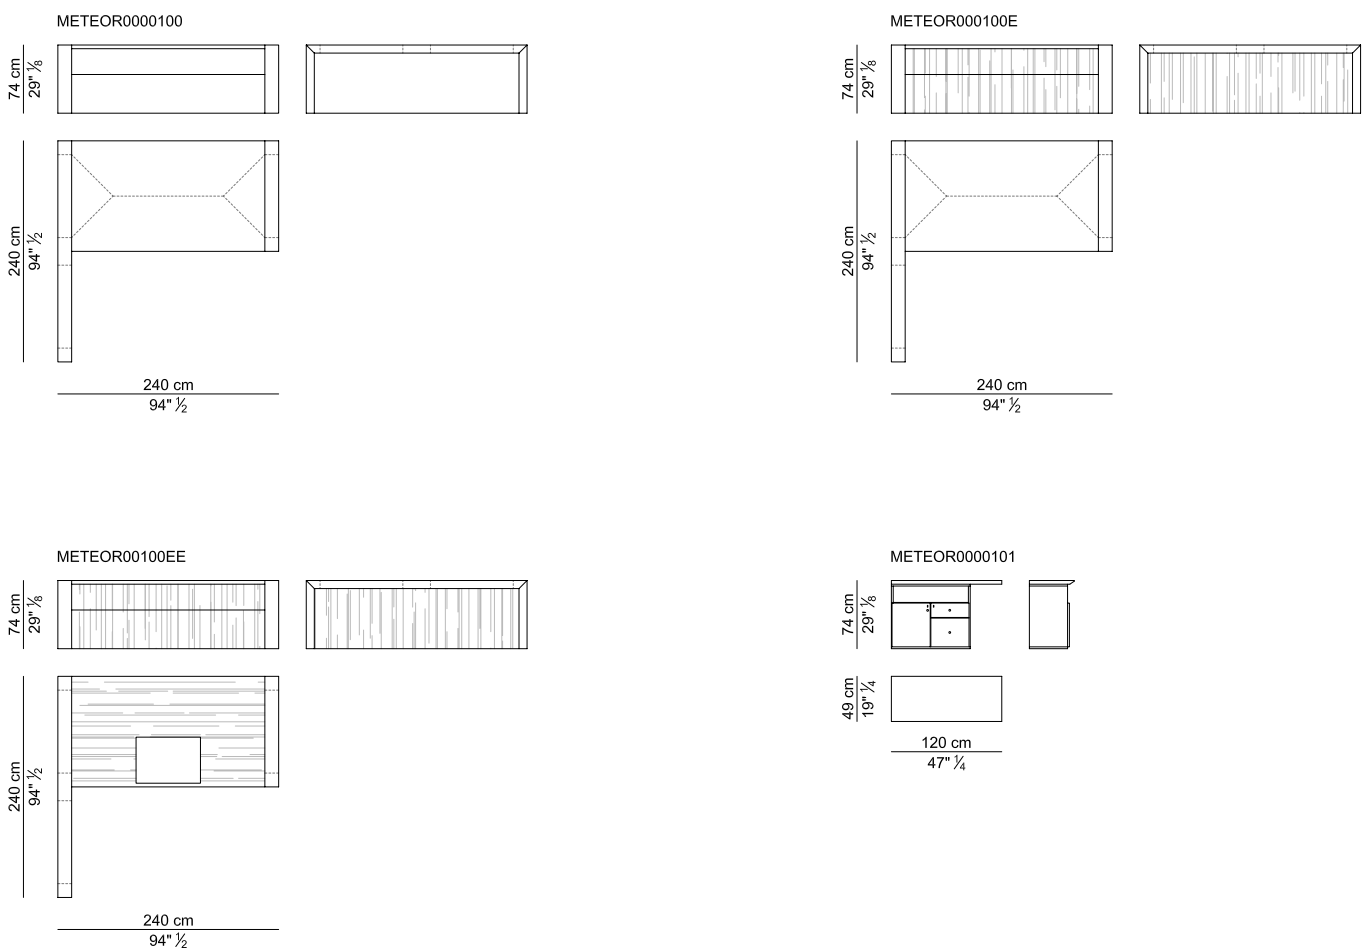

Cabinets. Frame in black melamine coated panels with two heights. Top covered in saddle leather available only for low cabinet. Both the low and high cabinets have a side ending panel made of an external frame in solid poplar wood with a 45° cut completely covered in saddle leather and a central panel available in black melamine coated panel or veneered. The fronts of drawers and doors are made of melamine coated panel and covered in saddle leather. Drawers in black lacquered plywood. Internal shelves in black melamine coated panels. Black PVC handles.

Saddle leather. Depending on the category of saddle leather chosen, the size of its different "cuts" can vary significantly.

Standard wood veneers available: ebony type wood. Other finishes available only on request.

SCRIVANIE PROFONDE CM. 120 CON LATERALE A PENISOLA E RELATIVO MOBILE LATERALE ALTO – DESKS 120 CM. DEEP WITH LATERAL EXTENSION WITH ITS HIGH SIDEBOARD