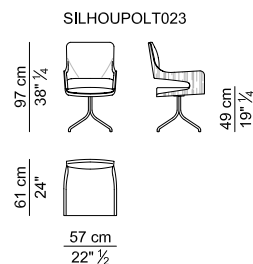

POLTRONE SU BASE FISSA – ARMCHAIRS ON FIXED BASE