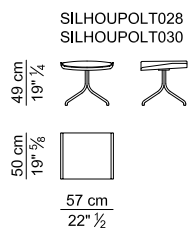

POUFF SU BASE FISSA – OTTOMAN ON FIXED BASE