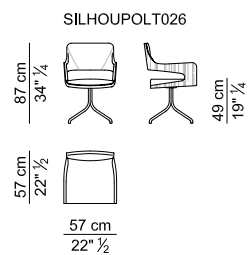

POLTRONE SU BASE FISSA – ARMCHAIRS ON FIXED BASE