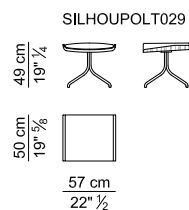

POUFF SU BASE FISSA – OTTOMAN ON FIXED BASE