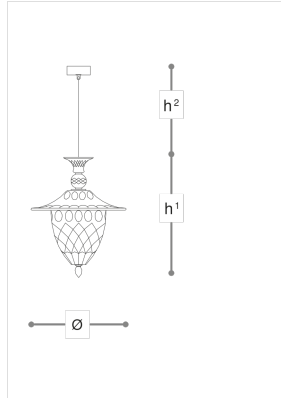

**205/4**

**205**

ITALAMP STUDIO

Opera

Pendant in blown carved crystal and metal with chrome finish.

**WORLDWIDE**

Dimensions	Light Source	Kg	Dimming	Dimming on request
Ø 35 - h <sup>1</sup> 57 - h <sup>2</sup> 10-100	4x6w - E14 led	17	TRIAC	 CASAMBI

**NORTH AMERICA**

Dimensions	Light Source	Lb	Dimming	Dimming on request
Ø 14 - h <sup>1</sup> 22 - h <sup>2</sup> 4-39	4x6w - E12 led	37	TRIAC	

CODE	Structure METAL	Diffuser CRYSTAL
00205040	<input checked="" type="radio"/> C Chrome	<input type="radio"/> TRANSPARENT

Note

Technical drawing, dimensions and light sources refer to the main photo variant. Dimming on request could lead to an increase in the size of the canopy. For available color variants, consult the technical data sheet.