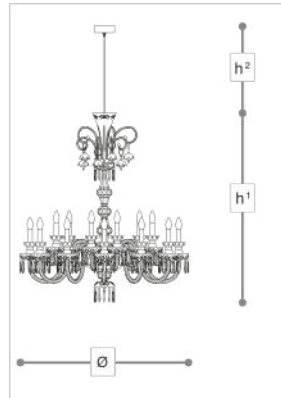

239/12+12

239

ITALAMP STUDIO

Opera

Chandelier in carved crystal and glass, metal with gold finish. Crystal pendants and decorative glass flowers. Available in different dimensions and colours.

WORLDWIDE

Dimensions	Light Source	Kg	Dimming	Dimming on request
Ø 100 - h ¹ 100 - h ² 10-100	24x6w - E14 led	35	TRIAC -	 CASAMBI

NORTH AMERICA

Dimensions	Light Source	Lb	Dimming	Dimming on request
Ø 39 - h ¹ 39 - h ² 4-39	24x6w - E12 led	77	TRIAC	

CODE	Structure METAL	Body GLASS CRYSTAL	Pendants CRYSTAL
00239241 001	 Shiny gold	<input type="radio"/> TRANSPARENT	<input type="radio"/> TRANSPARENT
00239241 002		<input checked="" type="radio"/> TEAK	<input checked="" type="radio"/> TEAK <input checked="" type="radio"/> TEAK

Note

Technical drawing, dimensions and light sources refer to the main photo variant. Dimming on request could lead to an increase in the size of the canopy. For available color variants, consult the technical data sheet.