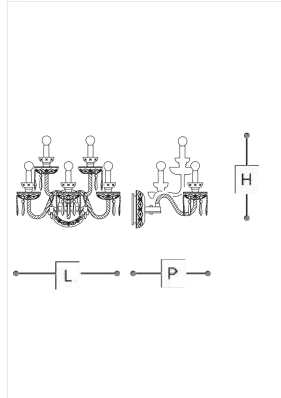

239/AP5

239

ITALAMP STUDIO

Opera

Wall lamps in carved crystal and glass, metal with gold finish. Crystal pendants and decorative glass flowers. Available in different dimensions and colours.

WORLDWIDE

Dimensions	Light Source	Kg	Dimming	Dimming on request
L 50 - H 40 - P 36	5x6w - E14 led	5	TRIAC	CASAMBI

NORTH AMERICA

Dimensions	Light Source	Lb	Dimming	Dimming on request
L 20 - H 16 - P 14	5x6w - E12 led	11	TRIAC	

CODE	Structure METAL	Body GLASS CRYSTAL	Pendants CRYSTAL
00239A50 001	Shiny gold	<input type="radio"/> TRANSPARENT	<input type="radio"/> TRANSPARENT
00239A50 002	CDF Iron grey	<input checked="" type="radio"/> TEAK	<input checked="" type="radio"/> TEAK

Note

Technical drawing, dimensions and light sources refer to the main photo variant. Dimming on request could lead to an increase in the size of the canopy. For available color variants, consult the technical data sheet.