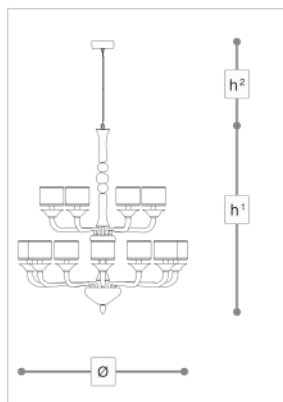

434/12+6

434

ROBERTA VITADELLO

STEFANO TRAVERSO

Opera

Chandelier in crystal, with metal in chrome finish, beige or ivory fabric shades. Available in different dimensions.

WORLDWIDE

Dimensions	Light Source	Kg	Dimming	Dimming on request
Ø 110 - h ¹ 120 - h ² 10-100	18x6w - E14 led	24	TRIAC -	CASAMBI

NORTH AMERICA

Dimensions	Light Source	Lb	Dimming	Dimming on request
Ø 43 - h ¹ 47 - h ² 4-39	18x6w - E12 led	53	TRIAC	

CODE	Structure METAL	Body GLASS CRYSTAL	Lampshade FABRIC
00434180 001	<input checked="" type="radio"/> C Chrome	<input type="radio"/> TRANSPARENT	<input checked="" type="radio"/> MICRO BEIGE SATIN
00434180 002	<input checked="" type="radio"/> C Chrome	<input type="radio"/> TRANSPARENT	<input checked="" type="radio"/> IVORY MICRO SATIN

Note

Technical drawing, dimensions and light sources refer to the main photo variant. Dimming on request could lead to an increase in the size of the canopy. For available color variants, consult the technical data sheet.