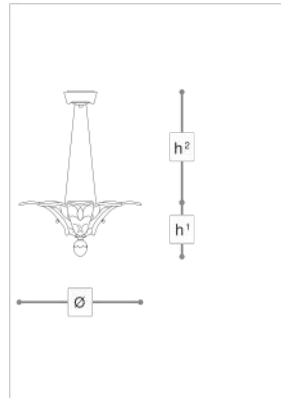

60/55-3C

60

ROBERTA VITADELLO

Opera

Pendant lamp with satin glass leaves and metal with nickel finish.
Available in different dimensions.

WORLDWIDE

Dimensions	Light Source	Kg	Dimming	Dimming on request
Ø 57 - h¹ 25 - h² 10-100	3x6w - E14 led	10	TRIAC -	CASAMBI

NORTH AMERICA

Dimensions	Light Source	Lb	Dimming	Dimming on request
Ø 22 - h¹ 10 - h² 4-39	3x6w - E12 led	22	TRIAC	

CODE	Structure METAL	Diffuser GLASS
00060074	NK Shiny nickel	ACIDATE
00060075	O Shiny gold	TRANSPARENT

Note

Technical drawing, dimensions and light sources refer to the main photo variant. Dimming on request could lead to an increase in the size of the canopy. For available color variants, consult the technical data sheet.