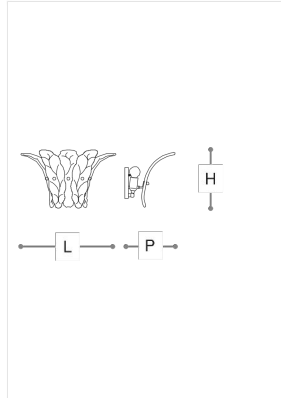

60/AP 60

ROBERTA VITADELLO

Opera

Wall lamp with satin glass leaves and metal with nickel finish. Available in different dimensions.

WORLDWIDE

Dimensions	Light Source	Kg	Dimming	Dimming on request
L 36 - H 25 - P 21	1x6w - E14 led	3	TRIAC	CASAMBI

NORTH AMERICA

Dimensions	Light Source	Lb	Dimming	Dimming on request
L 14 - H 10 - P 8	1x6w - E12 led	7	TRIAC	

CODE	Structure METAL	Diffuser GLASS
00060AP0	O Shiny gold	TRANSPARENT
00060AP1	O Shiny gold	GOLD
00060AP3	NK Shiny nickel	ACIDATE

Note

Technical drawing, dimensions and light sources refer to the main photo variant. Dimming on request could lead to an increase in the size of the canopy. For available color variants, consult the technical data sheet.