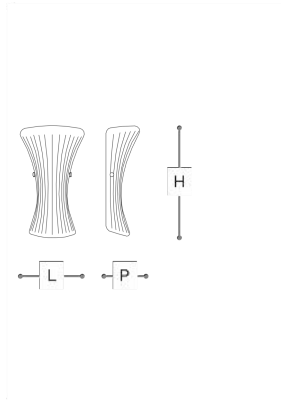

667/APM

667

ROBERTA VITADELLO

Opera

Wall lamp in clear or topaz diamond cut glass.
Chrome or gold metal finishes.

WORLDWIDE

Dimensions	Light Source	Kg	Dimming	Dimming on request
L 26 - H 40 - P 15	1x6w - E14 1x10w - E27 led	4	TRIAC	CASAMBI

NORTH AMERICA

Dimensions	Light Source	Lb	Dimming	Dimming on request
L 10 - H 16 - P 6	1x6w - E12 1x10w - E26 led	9	TRIAC	

CODE	Structure METAL	Diffuser GLASS
00667AP0	C Chrome	DIAMONDED
00667AP2	O Shiny gold	TOPAZ

Note

Technical drawing, dimensions and light sources refer to the main photo variant.
Dimming on request could lead to an increase in the size of the canopy.
For available color variants, consult the technical data sheet.