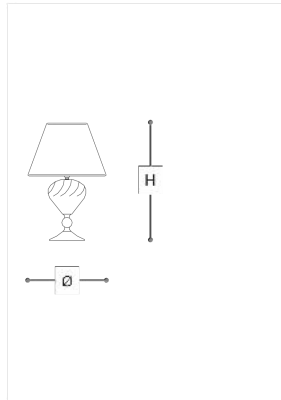

8056/LG

8056

ROBERTA VITADELLO

Opera

Table lamp in blown crystal with black fabric shade. Metal details with nickel finish. Available in different dimensions and colours.

WORLDWIDE

Dimensions	Light Source	Kg	Dimming	Dimming on request
Ø 40 - H 56	1x14w - E27 led	8	TRIAC	

NORTH AMERICA

Dimensions	Light Source	Lb	Dimming	Dimming on request
Ø 16 - H 22	1x14w - E26 led	18	TRIAC	

CODE	Structure METAL	Body CRYSTAL	Lampshade FABRIC
08056LG0	<input checked="" type="radio"/> NK Shiny nickel	<input type="radio"/> TRANSPARENT	<input checked="" type="radio"/> BLACK PONGE'
08056LG2	<input checked="" type="radio"/> NK Shiny nickel	<input type="radio"/> TRANSPARENT	<input checked="" type="radio"/> IVORY PONGE' 41

Note

Technical drawing, dimensions and light sources refer to the main photo variant. Dimming on request could lead to an increase in the size of the canopy. For available color variants, consult the technical data sheet.