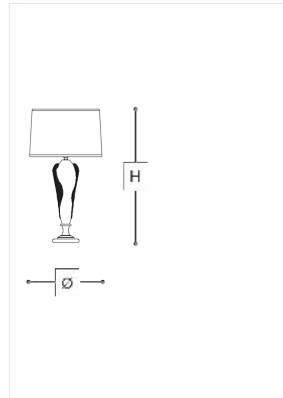

8109/LG

8109

ROBERTA VITADELLO

Opera

Table lamp in black and clear overlaid crystal and black fabric shade.
 Metal details with chrome finish.

WORLDWIDE

Dimensions	Light Source	Kg	Dimming	Dimming on request
Ø 38 - H 69	1x14w - E27 led	7	TRIAC	

NORTH AMERICA

Dimensions	Light Source	Lb	Dimming	Dimming on request
Ø 15 - H 27	1x14w - E26 led	15	TRIAC	

CODE	Structure METAL	Body CRYSTAL	Lampshade FABRIC
08109LG0	<input checked="" type="radio"/> NK Shiny nickel	<input type="radio"/> TRANSPARENT <input checked="" type="radio"/> BLACK	<input checked="" type="radio"/> BLACK PONGE'

Note

Technical drawing, dimensions and light sources refer to the main photo variant. Dimming on request could lead to an increase in the size of the canopy. For available color variants, consult the technical data sheet.