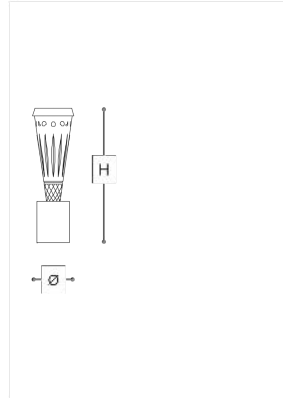

8142/L

Adele

STEFANO TRAVERSO

Opera

Table lamp in hand-carved crystal and base in gold Calacatta marble.
 Structure and diffuser in metal with brushed light gold finish.

WORLDWIDE

Dimensions	Light Source	Kg	Dimming	Dimming on request
Ø 9 - H 35	7w - 850 lumen - CRI>90 - 3000K	4	PUSH	

NORTH AMERICA

Dimensions	Light Source	Lb	Dimming	Dimming on request
Ø 4 - H 14	7w - 850 lumen - CRI>90 - 3000K	9	PUSH	

CODE	Structure METAL	Body MARBLE	Diffuser CRYSTAL
081420L0 001	OOSP Brushed light gold	GOLDEN CALACET	TRANSPARENT

Note

Technical drawing, dimensions and light sources refer to the main photo variant. Dimming on request could lead to an increase in the size of the canopy. For available color variants, consult the technical data sheet.