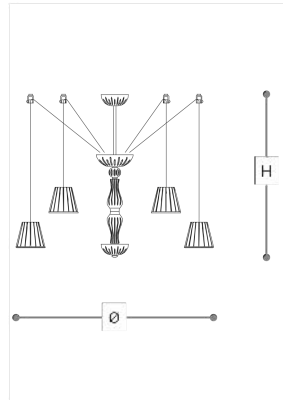

727/8+4

Adria

NAVA + AROSIO STUDIO

Incanto

Chandelier in black or transparent carved crystal with iron grey or chrome metal finish

WORLDWIDE

Dimensions	Light Source	Kg	Dimming	Dimming on request
Ø 110 - H 90	12x2,6w - G4 led	12.5	TRIAC -	CASAMBI

NORTH AMERICA

Dimensions	Light Source	Lb	Dimming	Dimming on request
Ø 43 - H 35	12x2,6w - G4 led	28		

CODE	Structure METAL	Body GLASS CRYSTAL	Diffuser CRYSTAL
00727120 001	<input type="radio"/> C Chrome	<input type="radio"/> TRANSPARENT	<input type="radio"/> TRANSPARENT
00727120 002	<input type="radio"/> CDF Iron grey	<input type="radio"/> BLACK	<input type="radio"/> BLACK

Note

Technical drawing, dimensions and light sources refer to the main photo variant. Dimming on request could lead to an increase in the size of the canopy. For available color variants, consult the technical data sheet.