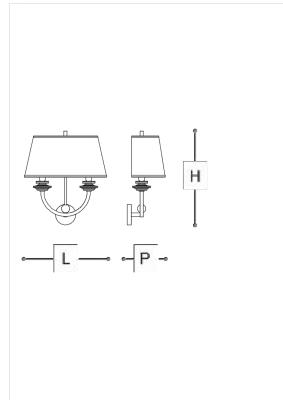

7015/AP2

Agata

ITALAMP STUDIO

Opera

Wall lamps with white or black metal. Chrome and clear glass details.
White or black fabric shade.

WORLDWIDE

Dimensions	Light Source	Kg	Dimming	Dimming on request
L 40 - H 45 - P 18	2x6w - E14 led	3	TRIAC	CASAMBI

NORTH AMERICA

Dimensions	Light Source	Lb	Dimming	Dimming on request
L 16 - H 18 - P 7	2x6w - E12 led	7	TRIAC	

CODE	Structure METAL	Lampshade FABRIC	Detail GLASS
07015AP2 001	<input checked="" type="radio"/> C Chrome	<input checked="" type="radio"/> WHITE COTTON	<input type="radio"/> TRANSPARENT
07015AP2 002	<input checked="" type="radio"/> C Chrome	<input checked="" type="radio"/> BLACK COTTON	<input type="radio"/> TRANSPARENT

Note

Technical drawing, dimensions and light sources refer to the main photo variant. Dimming on request could lead to an increase in the size of the canopy. For available color variants, consult the technical data sheet.