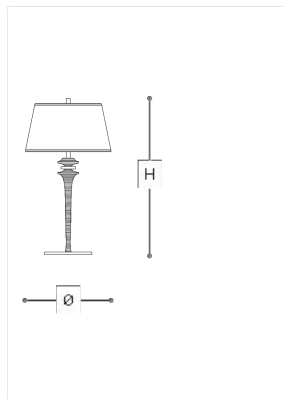

# 7015/LG Agata

ITALAMP STUDIO

Opera

Table lamp with white or black metal. Chrome and clear glass details.  
 White or black fabric shade.

## WORLDWIDE

Dimensions	Light Source	Kg	Dimming	Dimming on request
Ø 36 - H 66	1x14w - E27 led	3	TRIAC	

## NORTH AMERICA

Dimensions	Light Source	Lb	Dimming	Dimming on request
Ø 14 - H 26	1x14w - E26 led	7	TRIAC	

CODE	Structure METAL	Lampshade FABRIC	Detail GLASS
07015LG0 001	<input checked="" type="radio"/> C Chrome <input type="radio"/> B White	<input checked="" type="radio"/> WHITE COTTON	<input type="radio"/> TRANSPARENT
07015LG0 002	<input type="radio"/> C Chrome <input checked="" type="radio"/> N Black	<input checked="" type="radio"/> BLACK COTTON	<input type="radio"/> TRANSPARENT