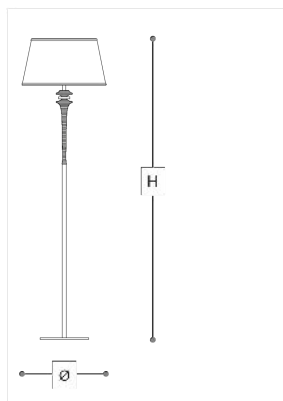

## 7015/P Agata

ITALAMP STUDIO

Opera

Floor lamps with white or black metal. Chrome and clear glass details.  
 White or black fabric shade.

### WORLDWIDE

Dimensions	Light Source	Kg	Dimming	Dimming on request
Ø 45 - H 170	1x14w - E27 led	13	TRIAC	

### NORTH AMERICA

Dimensions	Light Source	Lb	Dimming	Dimming on request
Ø 18 - H 67	1x14w - E26 led	29	TRIAC	

CODE	Structure METAL	Lampshade FABRIC	Detail GLASS
07015010 001	<input type="radio"/> C Chrome <input type="radio"/> B White	<input type="radio"/> WHITE COTTON	<input type="radio"/> TRANSPARENT
07015010 002	<input type="radio"/> C Chrome <input type="radio"/> N Black	<input checked="" type="radio"/> BLACK COTTON	<input type="radio"/> TRANSPARENT

#### Note

Technical drawing, dimensions and light sources refer to the main photo variant. Dimming on request could lead to an increase in the size of the canopy. For available color variants, consult the technical data sheet.