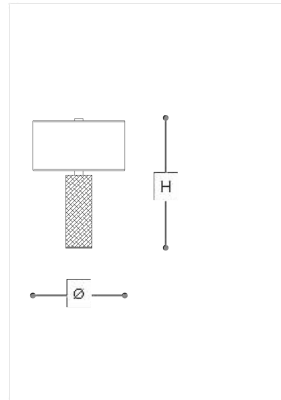

8168/LG

Alba

ROBERTA VITADELLO

Opera

Table lamp in carved crystal and fabric shade matching the crystal colour. Metal details with chrome finish.

WORLDWIDE

Dimensions	Light Source	Kg	Dimming	Dimming on request
Ø 42 - H 59	2x14w - E27 led	9	TRIAC -	

NORTH AMERICA

Dimensions	Light Source	Lb	Dimming	Dimming on request
Ø 17 - H 23	2x14w - E26 led	20	TRIAC	

CODE	Structure METAL	Body CRYSTAL	Lampshade FABRIC
08168LG0 001	C Chrome	TRANSPARENT	MICRO BLACK SATIN
08168LG0 005	C Chrome	BLACK	MICRO BLACK SATIN
08168LG0 002	C Chrome	YELLOW	MICRO BLACK SATIN
08168LG0 003	C Chrome	PINK	MONACO ROSA 27

Note

Technical drawing, dimensions and light sources refer to the main photo variant. Dimming on request could lead to an increase in the size of the canopy. For available color variants, consult the technical data sheet.