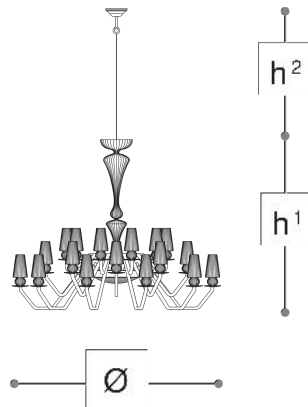

### Albatros

ROBERTA VITADELLO

STEFANO TRAVERSO

Opera

Chandelier in teak carved crystal and glass. Metal with iron grey finish, teak ruled glass diffusers. Available in different dimensions and colours.

#### WORLDWIDE

Dimensions	Light Source	Kg	Dimming	Dimming on request
Ø 193 - h <sup>1</sup> 160 - h <sup>2</sup> 10-100	36x3,5w - G9 led	100	TRIAC	CASAMBI

#### NORTH AMERICA

Dimensions	Light Source	Lb	Dimming	Dimming on request
Ø 76 - h <sup>1</sup> 63 - h <sup>2</sup> 4-39	36x3,5w - G9 led	221	TRIAC	

CODE	Structure METAL	Body GLASS CRYSTAL	Diffuser GLASS
02421360 002	<input type="radio"/> C Chrome	<input type="radio"/> TRANSPARENT	
02421360 001	<input type="radio"/> CDF Iron grey	<input type="radio"/> TEAK	<input type="radio"/> TEAK