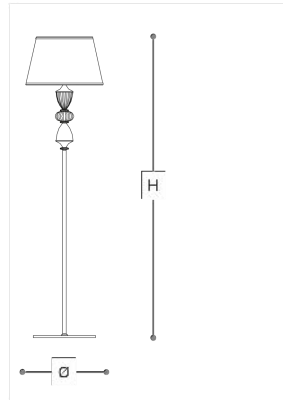

8162/P Amelie

ITALAMP STUDIO

Opera

Floor lamp in transparent and teak carved crystal. Metal with white, gold nickel and nickel finishes.

WORLDWIDE

Dimensions	Light Source	Kg	Dimming	Dimming on request
Ø 45 - H 175	1x14w - E27 led	13	TRIAC	

NORTH AMERICA

Dimensions	Light Source	Lb	Dimming	Dimming on request
Ø 18 - H 69	1x14w - E26 led	29	TRIAC	

CODE	Structure METAL	Lampshade FABRIC	Detail CRYSTAL
08162010 001	<input type="radio"/> ON Gold nickel <input type="radio"/> NK Shiny nickel <input type="radio"/> B White	<input type="radio"/> TORTORA	<input type="radio"/> TRANSPARENT

Note

Technical drawing, dimensions and light sources refer to the main photo variant. Dimming on request could lead to an increase in the size of the canopy. For available color variants, consult the technical data sheet.