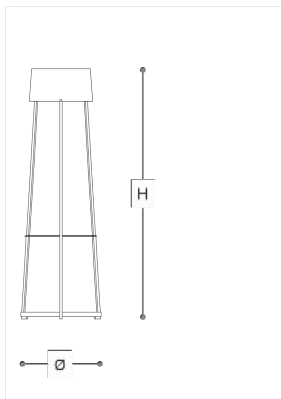

## Antea

ILENIA VISCARDI

Incanto

Reading lamp with blown glass diffuser with shaded titanium finish. Metal structure with iron grey finish and shelves in "fumè" glass. Double LED source with double switching system.

### WORLDWIDE

Dimensions	Light Source	Kg	Dimming	Dimming on request
Ø 53 - H 150	43w - 3900 lumen - CRI>90 - 3000K 2700K color temperature on request	10	TRIAC	

### NORTH AMERICA

Dimensions	Light Source	Lb	Dimming	Dimming on request
Ø 21 - H 59	43w - 3900 lumen - CRI>90 - 3000K 2700K color temperature on request	22		

CODE	Structure METAL	Diffuser GLASS
08316010 001	 CDF Iron grey	 SMOKE

#### Note

Technical drawing, dimensions and light sources refer to the main photo variant. Dimming on request could lead to an increase in the size of the canopy. For available color variants, consult the technical data sheet.