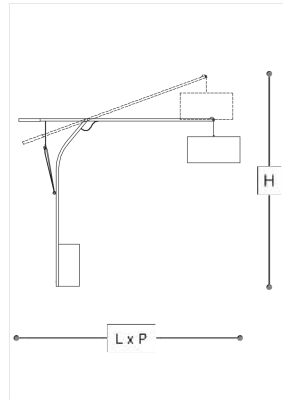

### Aria

STEFANO TRAVERSO

Incanto

Adjustable floor lamp in metal with matt black base, arm in chrome and metal stem in brushed gold finish. Ivory fabric shade with gold inner side.

#### WORLDWIDE

Dimensions	Light Source	Kg	Dimming	Dimming on request
L 210 - H 200 - P 50	1x14w - E27 led	19	TRIAC -	

#### NORTH AMERICA

Dimensions	Light Source	Lb	Dimming	Dimming on request
L 83 - H 79 - P 20	1x14w - E26 led	42	TRIAC	

CODE	Structure METAL	Lampshade FABRIC
02212010 001	<ul style="list-style-type: none"> <li> C Chrome</li> <li> OSP Brushed gold</li> <li> N Black</li> </ul>	<ul style="list-style-type: none"> <li> IVORY COTTON</li> </ul>

#### Note

Technical drawing, dimensions and light sources refer to the main photo variant. Dimming on request could lead to an increase in the size of the canopy. For available color variants, consult the technical data sheet.