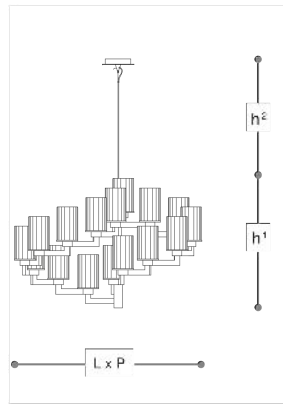

746/100

Artù

ROBERTA VITADELLO

STEFANO TRAVERSO

Incanto

Chandelier in brushed chrome or gold nickel metal finish with satin glass diffusers.

WORLDWIDE

Dimensions	Light Source	Kg	Dimming	Dimming on request
L 97 - P 85 - h ¹ 57 - h ² 10-100	32x3,5w - G9 led	25	TRIAC -	 CASAMBI

NORTH AMERICA

Dimensions	Light Source	Lb	Dimming	Dimming on request
L 38 - P 33 - h ¹ 22 - h ² 4-39	32x3,5w - G9 led	55	TRIAC	

CODE	Structure METAL	Diffuser GLASS
00746320 001	 CSP Brushed chrome	 SATIN WHITE
00746320 002	 ON Gold nickel	 SATIN WHITE

Note

Technical drawing, dimensions and light sources refer to the main photo variant. Dimming on request could lead to an increase in the size of the canopy. For available color variants, consult the technical data sheet.