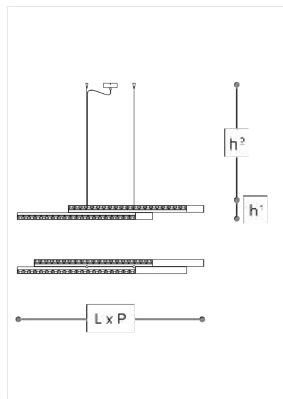

2394/165

Aura

STEFANO TRAVERSO

Incanto

Suspension lamp in glass with satin silver finish. Glass diffusers in amber or transparent krek finish.

WORLDWIDE

Dimensions	Light Source	Kg	Dimming	Dimming on request
L 164 - P 12 - h ¹ 12 - h ² 10-100	80w - 9600 lumen - CRI>80 - 3000K 2700K color temperature on request	14	Not included	1-10V - DALI - CASAMBI - PUSH

NORTH AMERICA

Dimensions	Light Source	Lb	Dimming	Dimming on request
L 65 - P 5 - h ¹ 5 - h ² 4-39	80w - 9600 lumen - CRI>80 - 3000K 2700K color temperature on request	31		

CODE	Structure METAL	Diffuser GLASS
02394160 001	OS Satin gold	KREK AMBER
02394160 002	BS Satin bronze	KREK AMBER
02394160 003	AS Satin Silver	KREK AMBER
02394160 004	OS Satin gold	TRANSPARENT KREK
02394160 005	BS Satin bronze	TRANSPARENT KREK
02394160 006	AS Satin Silver	TRANSPARENT KREK

Note

Technical drawing, dimensions and light sources refer to the main photo variant. Dimming on request could lead to an increase in the size of the canopy. For available color variants, consult the technical data sheet.