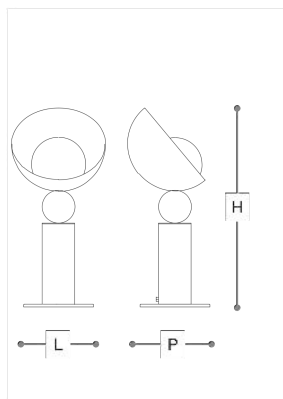

796/LT Aurora

VIRGINIA CEI

Incanto

Table lamp with structure and decorative parts in metal available in Ancient White, Yellow Sunrise, Baby Blue, Baby Pink and Cappuccino. Middle sphere with brushed light gold finish. Diffuser in white glass.

WORLDWIDE

Dimensions	Light Source	Kg	Dimming	Dimming on request
L 35 - H 74 - P 30	1x14w - E27 led	11	TRIAC	

NORTH AMERICA

Dimensions	Light Source	Lb	Dimming	Dimming on request
L 14 - H 29 - P 12	1x14w - E26 led	24	TRIAC	

CODE	Body METAL	Diffuser GLASS
00796LTO 001	BA Ancient White	<input type="radio"/> WHITE
	OCSP Brushed light gold	
00796LTO 002	BA Ancient White	<input type="radio"/> WHITE
	GA Yellow Sunrise	
	OCSP Brushed light gold	
00796LTO 003	BA Ancient White	<input type="radio"/> WHITE
	BBL Baby Blue	
	OCSP Brushed light gold	
00796LTO 004	BA Ancient White	<input type="radio"/> WHITE
	BPK Baby Pink	
	OCSP Brushed light gold	
00796LTO 005	BA Ancient White	<input type="radio"/> WHITE
	CAP Cappuccino	
	OCSP Brushed light gold	

Note

Technical drawing, dimensions and light sources refer to the main photo variant. Dimming on request could lead to an increase in the size of the canopy. For available color variants, consult the technical data sheet.