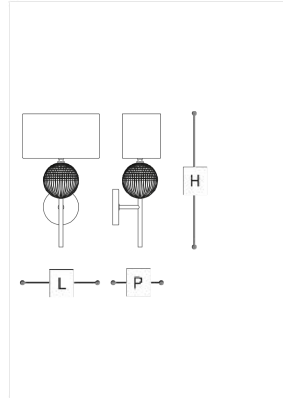

8160/AP Brigitta

ITALAMP STUDIO

Opera

Wall lamp in metal with gold nickel finish, carved clear and teak crystal and dove colour fabric shade. Available in different colours.

WORLDWIDE

Dimensions	Light Source	Kg	Dimming	Dimming on request
L 26 - H 45 - P 18	1x6w - E14 led	3.5	TRIAC	CASAMBI

NORTH AMERICA

Dimensions	Light Source	Lb	Dimming	Dimming on request
L 10 - H 18 - P 7	1x6w - E12 led	8	TRIAC	

CODE	Structure METAL	Body CRYSTAL	Lampshade FABRIC
08160AP0 001	<input checked="" type="radio"/> ON Gold nickel	<input type="radio"/> TRANSPARENT <input checked="" type="radio"/> TEAK	<input checked="" type="radio"/> TORTORA

Note

Technical drawing, dimensions and light sources refer to the main photo variant. Dimming on request could lead to an increase in the size of the canopy. For available color variants, consult the technical data sheet.