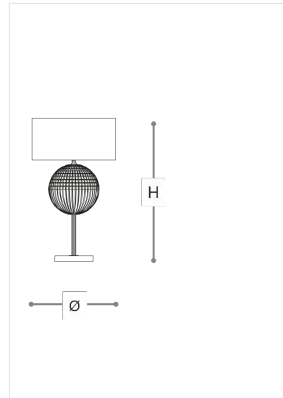

8160/LG Brigitta

ITALAMP STUDIO

Opera

Table lamp in metal with gold nickel finish, carved clear and teak crystal and dove colour fabric shade. Available in different colours.

WORLDWIDE

Dimensions	Light Source	Kg	Dimming	Dimming on request
Ø 38 - H 65	1x14w - E27 2,5w Led led	9	TRIAC	 CASAMBI

NORTH AMERICA

Dimensions	Light Source	Lb	Dimming	Dimming on request
Ø 15 - H 26	1x14w - E26 2,5w Led led	20	TRIAC	

CODE	Structure METAL	Body CRYSTAL	Lampshade FABRIC
08160LG0 001	 ON Gold nickel	 TRANSPARENT  TEAK	 TORTORA

Note

Technical drawing, dimensions and light sources refer to the main photo variant. Dimming on request could lead to an increase in the size of the canopy. For available color variants, consult the technical data sheet.