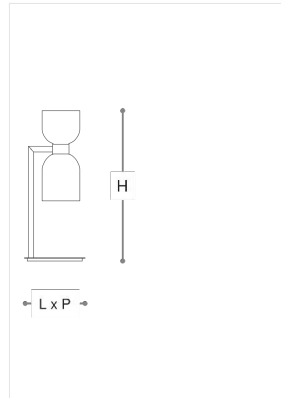

4026/LG Caterina

THDP

Incanto

Table lamp in metal with brushed gold finish with opal white and green glass diffusers. Available in different colours

WORLDWIDE

| Dimensions | Light Source | Kg | Dimming | Dimming on request |
|-------------|---|-----|---------|---|
| Ø 22 - H 56 | 6,4w - 740 lumen - CRI>80 - 3000K 2700K color temperature on request | 2.5 | PUSH |  |

NORTH AMERICA

| Dimensions | Light Source | Lb | Dimming | Dimming on request |
|------------|---|----|---------|---|
| Ø 9 - H 22 | 6,4w - CRI>80 - 3000K 2700K color temperature on request | 6 | PUSH |  |

| CODE | Structure METAL | Diffuser GLASS |
|--------------|--|---|
| 04026LG0 001 |  OSP Brushed gold | <input type="radio"/> WHITE <input checked="" type="radio"/> OLIVE GREEN |

Note

Technical drawing, dimensions and light sources refer to the main photo variant. Dimming on request could lead to an increase in the size of the canopy. For available color variants, consult the technical data sheet.