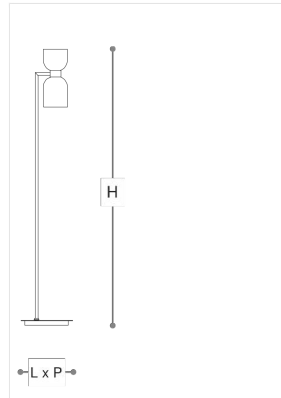

4026/P Caterina

THDP

Incanto

Floor lamp in metal with brushed gold finish with opal white and green glass diffusers. Available in different colours.

WORLDWIDE

Dimensions	Light Source	Kg	Dimming	Dimming on request
Ø 30 - H 160	6,4w - 740 lumen - CRI>80 - 3000K 2700K color temperature on request	12	TRIAC	

NORTH AMERICA

Dimensions	Light Source	Lb	Dimming	Dimming on request
Ø 12 - H 63	6,4w - 740 lumen - CRI>80 - 3000K 2700K color temperature on request	26		

CODE	Structure METAL	Diffuser GLASS
04026010 001	 OSP Brushed gold	 WHITE  OLIVE GREEN

Note

Technical drawing, dimensions and light sources refer to the main photo variant. Dimming on request could lead to an increase in the size of the canopy. For available color variants, consult the technical data sheet.