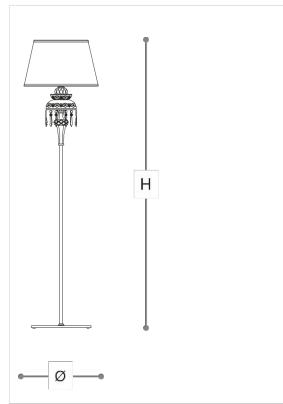

248/P Chanel

ROBERTA VITADELLO
 STEFANO TRAVERSO

Opera

Floor lamp in carved crystal and glass, metal with chrome finish, dove fabric shades. Crystal and glass pendants. Available in different dimensions and colours.

WORLDWIDE

Dimensions	Light Source	Kg	Dimming	Dimming on request
Ø 45 - H 175	1x14w - E27 led	13	TRIAC	

NORTH AMERICA

Dimensions	Light Source	Lb	Dimming	Dimming on request
Ø 18 - H 69	1x14w - E26 led	29	TRIAC	

CODE	Structure METAL	Body GLASS CRYSTAL	Lampshade FABRIC	Pendants CRYSTAL GLASS
00248010 001	C Chrome	TRANSPARENT	CHINETTE GREY 50	TRANSPARENT BORDEAUX
00248010 004	C Chrome	BLACK	CHINETTE GREY 50	BLACK

Note

Technical drawing, dimensions and light sources refer to the main photo variant. Dimming on request could lead to an increase in the size of the canopy. For available color variants, consult the technical data sheet.