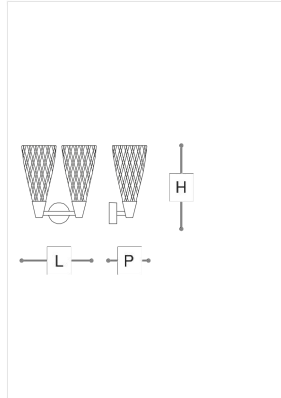

2400/AP2 Cheers

STEFANO TRAVERSO

Opera

Wall lamp in glass with chrome and gold metal finish. Available in different dimensions and colours.

WORLDWIDE

Dimensions	Light Source	Kg	Dimming	Dimming on request
L 28 - H 30 - P 21	2x3,5w - G9 led	5	TRIAC	CASAMBI

NORTH AMERICA

Dimensions	Light Source	Lb	Dimming	Dimming on request
Ø 11 - H 12 - P 8	2x3,5w - G9 led	11	TRIAC	

CODE	Structure METAL	Diffuser GLASS
02400AP2 001	C Chrome	TRANSPARENT
02400AP2 002	C Chrome	GREEN
02400AP2 003	O Shiny gold	AMBER

Note

Technical drawing, dimensions and light sources refer to the main photo variant. Dimming on request could lead to an increase in the size of the canopy. For available color variants, consult the technical data sheet.